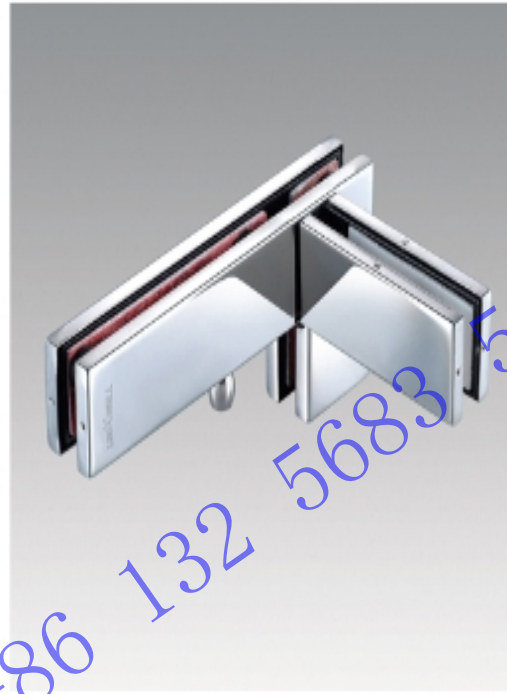

WhatsApp: +86 132 5683 5675

Email: kevin@crystalclear-glass.com

ACID ETCHED PATTERN GLASS

PATCH FITTING

PATCH FITTING

PATCH FITTING

PATCH FITTING

PATCH FITTING