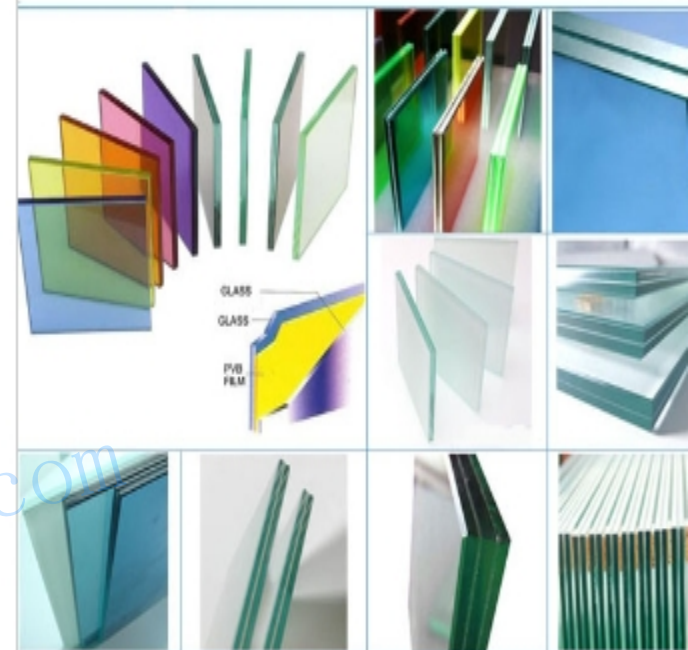

WhatsApp: +86 132 5683 5675

Email: kevin@crystalclear-glass.com

SLIDING WHEELS SERIES

SLIDING WHEELS SERIES

SLIDING WHEELS SERIES

WhatsApp: +86 132 5683 5675

SLIDING WHEELS SERIES

PATTERN GLASS