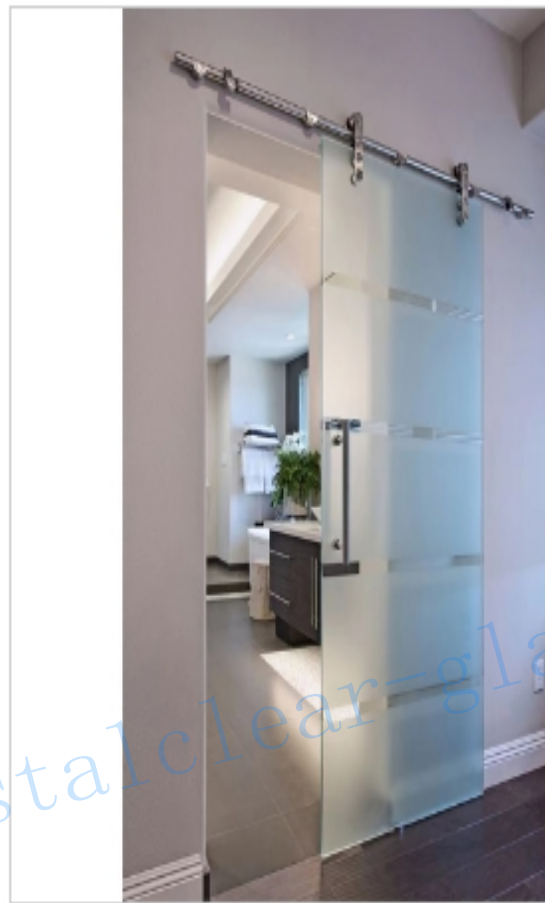

ACID ETCHED PATTERN GLASS