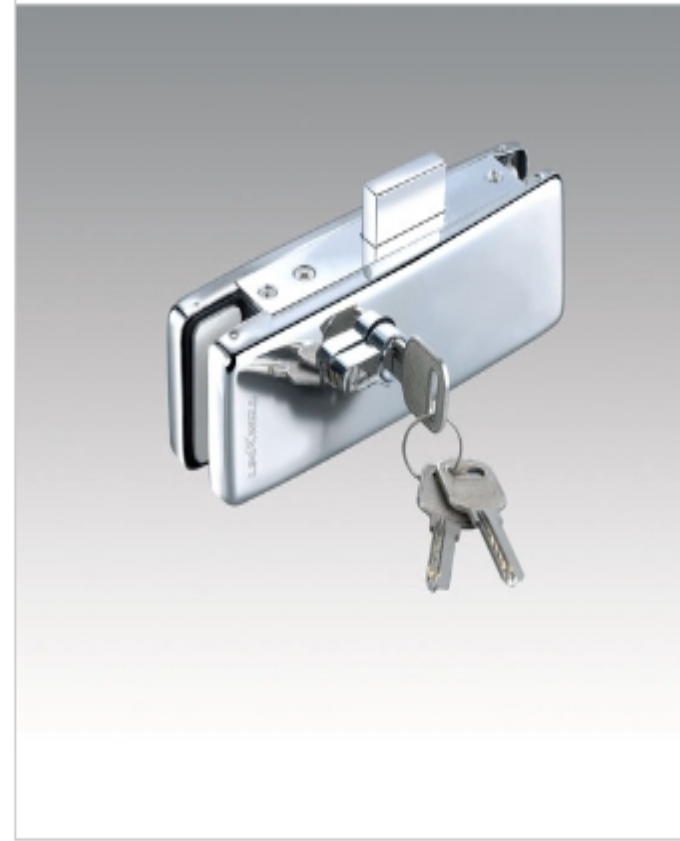

LOCKS OF FLASS DOORS

LOCKS OF FLASS DOORS

WhatsApp: +86 132 5683 5675

Email: kevin@crystalclear-glass.com

LOCKS OF GLASS DOORS

LOCKS OF GLASS DOORS

LOCKS OF GLASS DOORS

CLEAR FLOAT GLASS