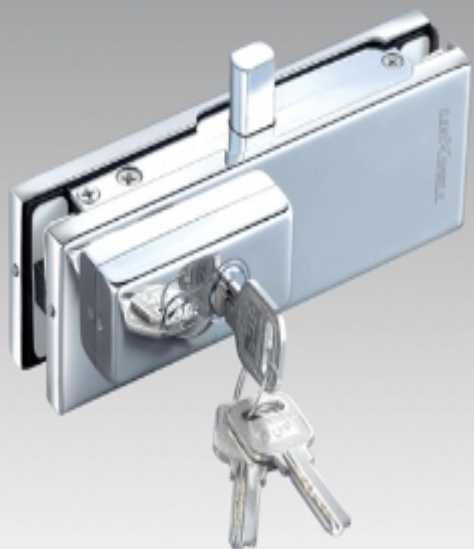

SPRING FLOOR

HANDLES

WhatsApp: +86 132 5683 5675

Email: kevin@crystal-clear-glass.com

HANDLES

HANDLES

LOCKS OF FLASS DOORS

LOCKS OF FLASS DOORS